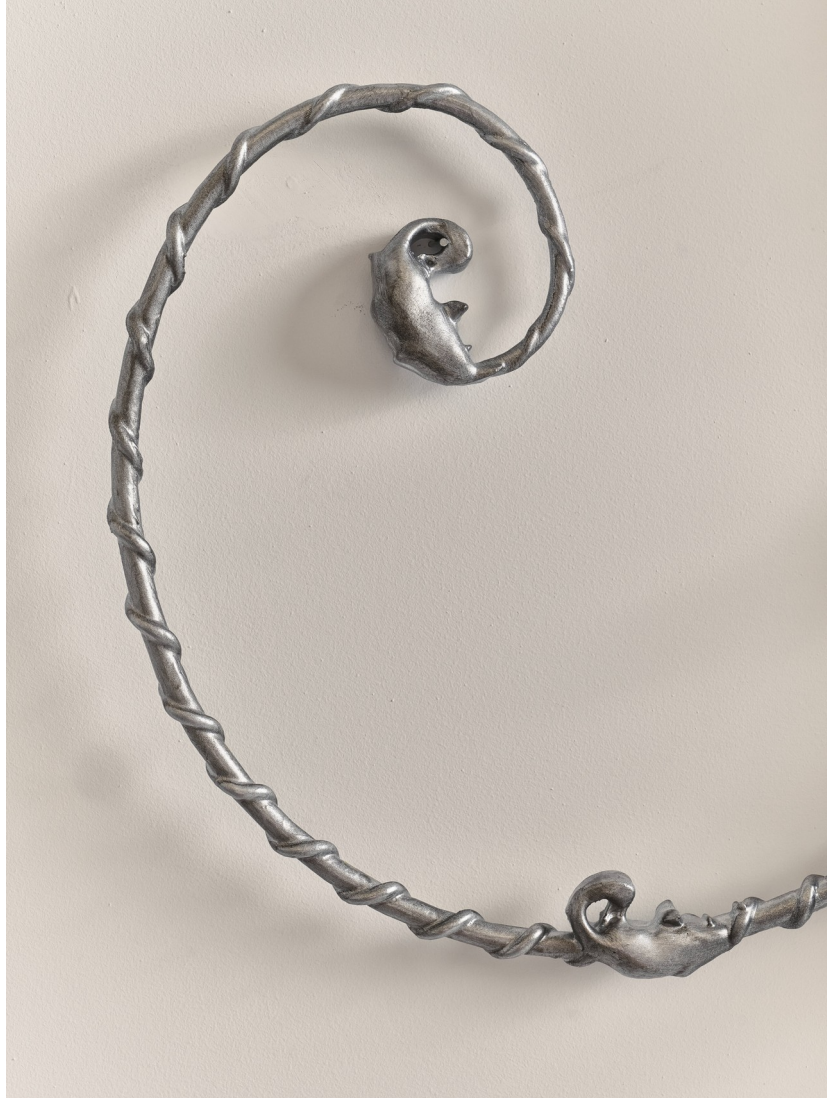

MARC BIBILONI S.L.U
Divino Vallés 12, 28045 Madrid, Spain

Eetu Sihvonen

Lore Lorn Husk II ("Even the weeds know when to give up.")

Hand-carved pine wood, 3D prints

120 x 70 x 20 cm

Unique

MARC BIBILONI S.L.U
Divino Vallés 12, 28045 Madrid, Spain